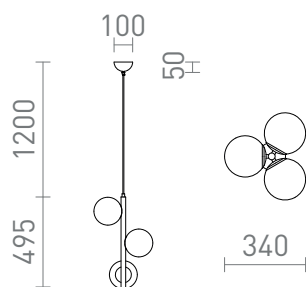

NEW

ETHERIA

Elegant pendant light with three opal globes on a vertical rod for E27 LED light sources with a small bulb.

цена на дребно BGN с ДДС

R14484

ETHERIA висяща черно опалово стъкло 230V
LED E27 3x11W

420,-

3D model

manual

G13307