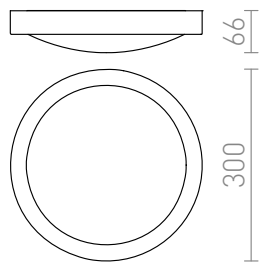

# BARRY LED

LED 12W 675 lm Ra 80

LED plafon circular com moldura de níquel mate.

Preço recomendado EUR incluindo IVA

R14548	BARRY LED teto níquel mate 230V LED 12W IP44 3000K	120,00
--------	---	--------

IP44

3D model

manual