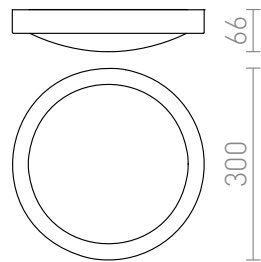

NEW

BARRY LED

LED 12W 675 lm Ra 80

LED round bathroom light with a matte nickel frame.

RP EUR incl. VAT

R14548

BARRY LED ceiling matt nickel 230V LED 12W
IP44 3000K

120,00

IP44

3D model

manual