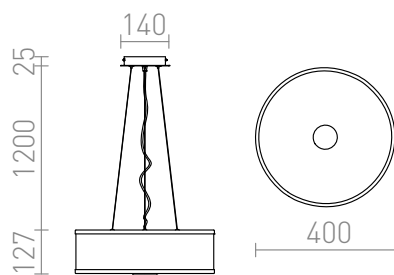

NEW

CASSABLANCA LED

LED 35W 3100 lm Ra 80

Pendant with integrated LED. The bottom cover of satin glass is fixed by a bolt that is covered by a chrome-plated disc. The side panels are of frosted acrylic.

RP EUR incl. VAT

R14551	CASSABLANCA LED 40 pendant chrome/glass 230V LED 35W 3000K	178,00
--------	---	--------

 3D model

 manual