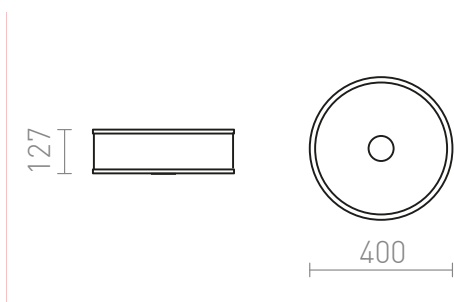

LED 35W 3100 lm Ra 80

Ceiling light with built in LED. The bottom cover of satin glass is fixed by a bolt that is covered by a chrome-plated disc. The side panels are of frosted acrylic.

RP EUR incl. VAT

R14550	CASSABLANCA LED 40 ceiling chrome 230V LED 35W 3000K	138,00