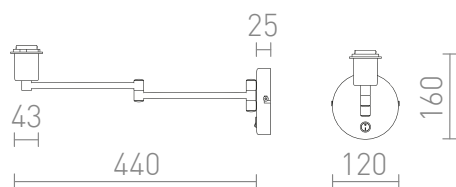

Wall lamp base with a horizontal adjustable jointed arm, ideal for combining with shades featuring an E27 screw fitting, such as the AMBITUS 24/15 and RON 15/20.

Preporučena cena EUR s PDV-OM

R14376	AVENIDA zidna baza mat nikal 230V LED E27 11W	98,00