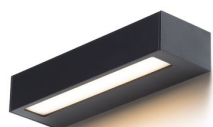

NEW

ASTER 25

LED 2x6W 803 lm Ra 80

Oblong LED wall light for UP/DOWN illumination.
adviesverkoopprijs EUR incl. BTW

R14198

ASTER 25 wandlamp zwart melk acryl 230V LED
2x6W IP65 3000K

88,00

IP65