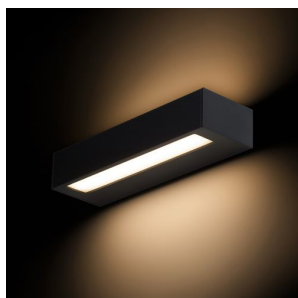

NEW

ASTER 25

LED 2x6W 803 lm Ra 80

Oblong LED wall light for UP/DOWN illumination.
adviesverkoopprijs EUR incl. BTW

R14198

ASTER 25 wandlamp zwart melk acryl 230V LED
2x6W IP65 3000K

88,00

IP65