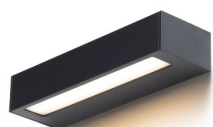

LED 2x6W 803 lm Ra 80

Oblong LED wall light for UP/DOWN illumination.

RP EUR incl. VAT

R14198

ASTER 25 wall black frosted acrylic 230V LED
2x6W IP65 3000K

88,00

IP65