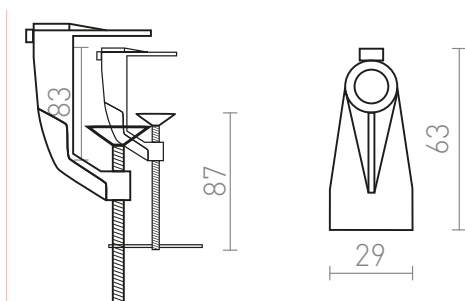

NEW

EMA C-CLAMP

Metal C-clamp for EMA or NORMA lamps, designed to be attached to tabletops.

RP EUR incl. VAT

R14290	EMA c-clamp for desks white	9,50
R14291	EMA c-clamp for desks black	9,50

 3D model

 manual