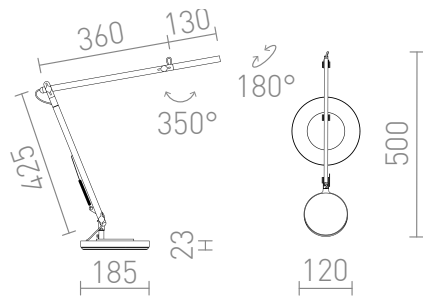

NEW

EMA TABLE

LED 10W 1000 lm Ra 80

Work desk lamp with built-in LED, a jointed arm, and a dimmer switch located on the top of the reflector for three-step dimming. The lamp can be attached to a desk or shelf by purchasing a separate EMA C-clamp (R14290, R14291).

RP EUR incl. VAT

R14288	EMA DIMM table white 230V LED 10W 100° 3000K	129,00
R14289	EMA DIMM table black 230V LED 10W 100° 3000K	129,00

 3D model

 manual