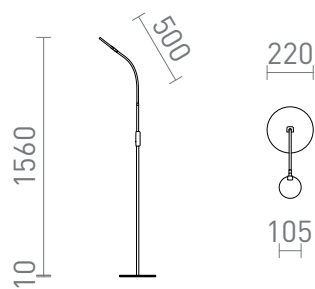

NEW

CELESTE STAANDE LAMP

LED 5W 580 lm Ra 80

Dimmable floor lamp with a gooseneck and built-in LED covered by a milky diffuser for soft lighting. The switch is located on the body of the lamp.

adviesverkoopprijs EUR incl. BTW

R14280	CELESTE DIMM staande lamp wit 230V LED 5W 100° 3000K	150,00
R14281	CELESTE DIMM staande lamp zwart 230V LED 5W 100° 3000K	150,00

 3D model

 manual