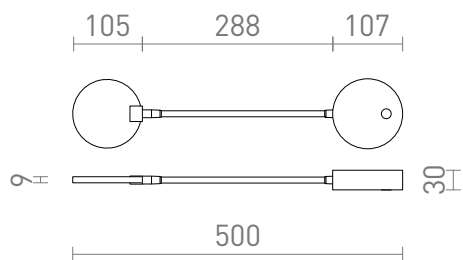

NEW

CELESTE

LED 4,8W 480 lm Ra 80

Wall lamp with a gooseneck and built-in LED covered by a milky diffuser for soft lighting. The switch is located at the base of the lamp.

adviesverkoopprijs EUR incl. BTW

| | | |
|--------|--|-------|
| R14278 | CELESTE wandlamp wit 230V LED 4.8W 3000K | 58,00 |
| R14279 | CELESTE wandlamp zwart 230V LED 4.8W 3000K | 58,00 |

3D model

manual