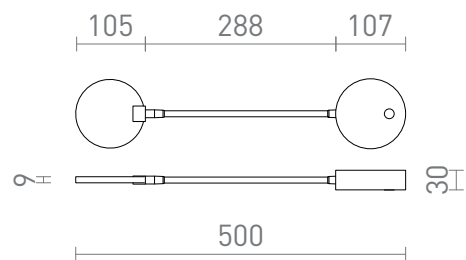

NEW

CELESTE

LED 4,8W 480 lm Ra 80

Wall lamp with a gooseneck and built-in LED covered by a milky diffuser for soft lighting. The switch is located at the base of the lamp.

RP EUR incl. VAT

| | | |
|--------|--|-------|
| R14278 | CELESTE wall white 230V LED 4.8W 3000K | 58,00 |
| R14279 | CELESTE wall black 230V LED 4.8W 3000K | 58,00 |

3D model

manual