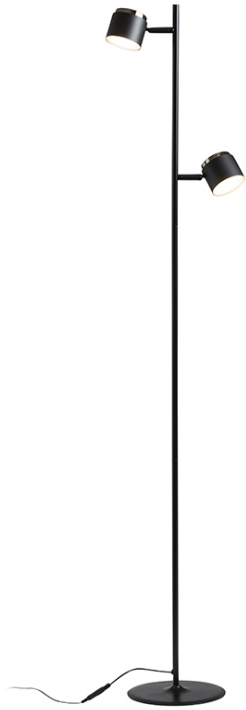

NEW

NOVA STAJACA

LED 2x3,5W 480 lm Ra 80

Floor lamp with built-in LED and two spotlights with frosted diffusers for soft lighting.

Preporučena cena EUR s PDV-OM

R14276	NOVA II podna bijela krom/mlječni akril 230V LED 2x3.5W 3000K	178,00
R14277	NOVA II podna crna krom/mlječni akril 230V LED 2x3.5W 3000K	178,00