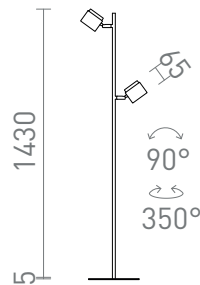

NEW

NOVA STAJACA

LED 2x3,5W 480 lm Ra 80

Floor lamp with built-in LED and two spotlights with frosted diffusers for soft lighting.

Preporučena cena EUR s PDV-OM

R14276	NOVA II podna bijela krom/mlječni akril 230V LED 2x3.5W 3000K	178,00
R14277	NOVA II podna crna krom/mlječni akril 230V LED 2x3.5W 3000K	178,00