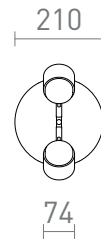

NEW

NOVA STAJACA

LED 2x3,5W 480 lm Ra 80

Floor lamp with built-in LED and two spotlights with frosted diffusers for soft lighting.

Preporučena cena EUR s PDV-OM

R14276	NOVA II podna bijela krom/mlječni akril 230V LED 2x3.5W 3000K	178,00
R14277	NOVA II podna crna krom/mlječni akril 230V LED 2x3.5W 3000K	178,00