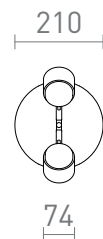

NEW

NOVA FLOOR

LED 2x3,5W 480 lm Ra 80

Floor lamp with built-in LED and two spotlights with frosted diffusers for soft lighting.

RP EUR incl. VAT

R14276	NOVA II floor white chrome/frosted acrylic 230V LED 2x3.5W 3000K	178,00
R14277	NOVA II floor black chrome/frosted acrylic 230V LED 2x3.5W 3000K	178,00