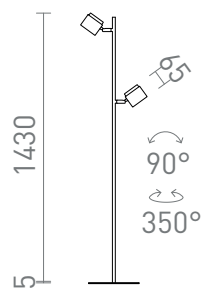

NEW

NOVA FLOOR

LED 2x3,5W 480 lm Ra 80

Floor lamp with built-in LED and two spotlights with frosted diffusers for soft lighting.

RP EUR incl. VAT

R14276	NOVA II floor white chrome/frosted acrylic 230V LED 2x3.5W 3000K	178,00
R14277	NOVA II floor black chrome/frosted acrylic 230V LED 2x3.5W 3000K	178,00