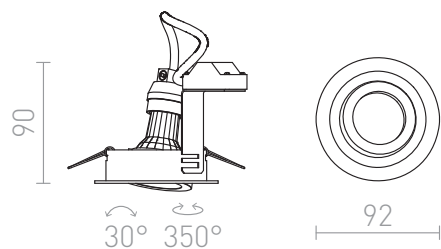

NEW

PASADENA GU10 R

Round recessed downlight with tilt-function. Available in two different lacquered versions, for GU10 light sources.

RP EUR incl. VAT

R14102	PASADENA GU10 R recessed white 230V GU10 50W	18,00
R14103	PASADENA GU10 R recessed black 230V GU10 50W	18,00

3D model

manual

G11841