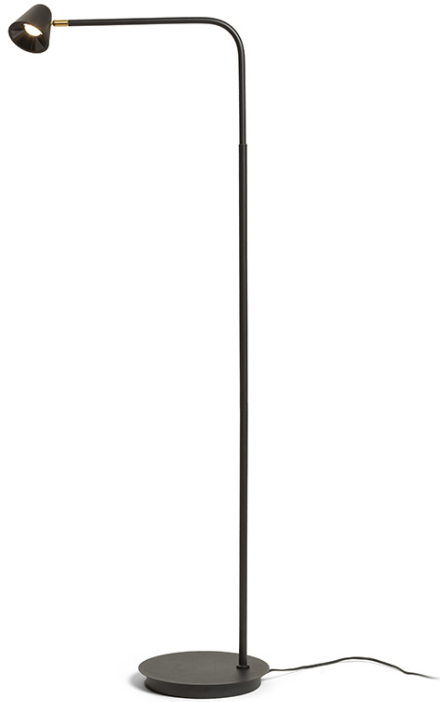

NEW

STIG STAANDE LAMP

LED 8,4W 447 lm Ra 80

An elegant LED floor lamp in black with a brass-colored joint. You can toggle the intensity of the light using a switch on the cable between: 10%, 40% or 100%.

adviesverkoopprijs EUR incl. BTW

R13942

STIG staande lamp zwart 230V LED 8.4W 34°
3000K

238,00

3D model

PDF manual

.ies data