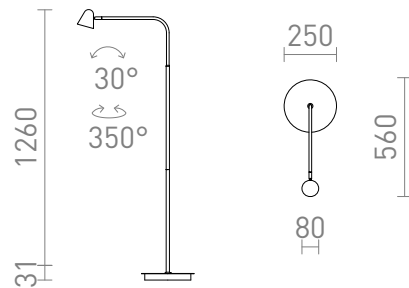

NEW

STIG STAANDE LAMP

LED 8,4W 447 lm Ra 80

An elegant LED floor lamp in black with a brass-colored joint. You can toggle the intensity of the light using a switch on the cable between: 10%, 40% or 100%.

adviesverkoopprijs EUR incl. BTW

R13942

STIG staande lamp zwart 230V LED 8.4W 34°
3000K

238,00

3D model

PDF manual

.ies data