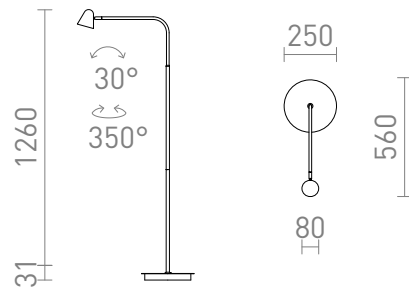

NEW

STIG FLOOR

LED 8,4W 447 lm Ra 80

An elegant LED floor lamp in black with a brass-colored joint. You can toggle the intensity of the light using a switch on the cable between: 10%, 40% or 100%.

RP EUR incl. VAT

R13942

STIG floor black 230V LED 8.4W 34° 3000K

238,00

3D model

PDF manual

34°

90°

.ies data