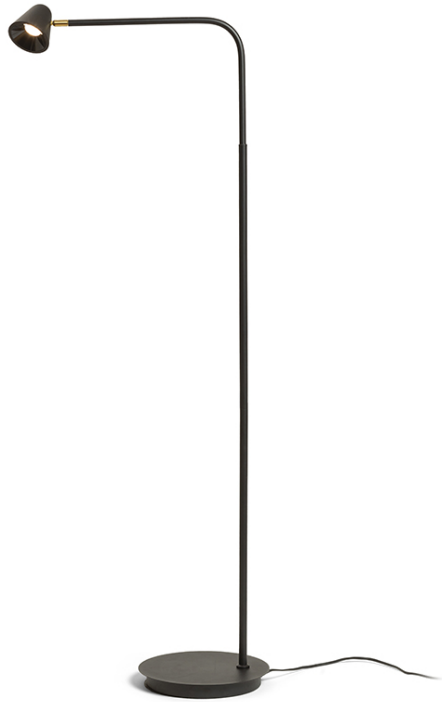

NEW

STIG FLOOR

LED 8,4W 447 lm Ra 80

An elegant LED floor lamp in black with a brass-colored joint. You can toggle the intensity of the light using a switch on the cable between: 10%, 40% or 100%.

RP EUR incl. VAT

R13942

STIG floor black 230V LED 8.4W 34° 3000K

238,00

3D model

PDF manual

34°

90°

.ies data