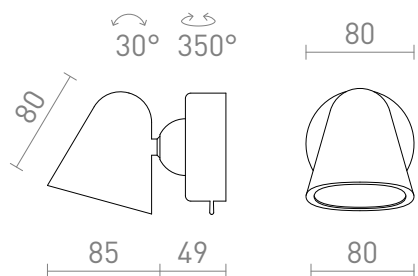

NEW

STIG WANDLAMP

LED 5,6W 404 lm Ra 80

Elegant LED light with toggle switch.
adviesverkoopprijs EUR incl. BTW

R13941	STIG wandlamp zwart 230V LED 5.6W 34° 3000K	98,00
--------	--	-------

 3D model

 manual

 .ies data