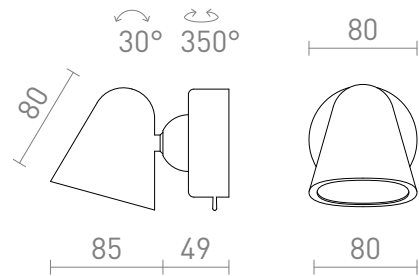

# STIG WALL

LED 5,6W 404 lm Ra 80

Elegant LED light with toggle switch.

RP EUR incl. VAT

R13941

STIG wall black 230V LED 5.6W 34° 3000K

98,00

 3D model