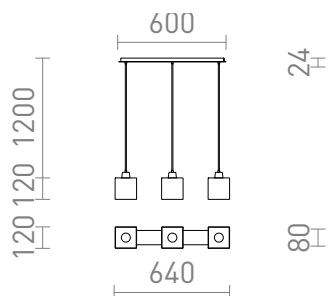

## DADOS III 60

A pendant linear lamp with glass shades for LED E27 light sources. Suitable for placement above a dining table.  
adviesverkoopprijs EUR incl. BTW

R14019	DADOS III 60 hanglamp opaalglas/mat nikkel 230V LED E27 3x11W	150,00
R14020	DADOS III 60 hanglamp opaalglas/chroom 230V LED E27 3x11W	150,00