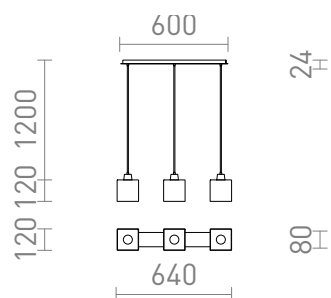

NEW

DADOS III 60

A pendant linear lamp with glass shades for LED E27 light sources. Suitable for placement above a dining table.

RP EUR incl. VAT

R14019	DADOS III 60 pendant opal-colored glass/matt nickel 230V LED E27 3x11W	150,00
R14020	DADOS III 60 pendant opal-colored glass/chrome 230V LED E27 3x11W	150,00

3D model

120

3,525

PDF manual

G13015