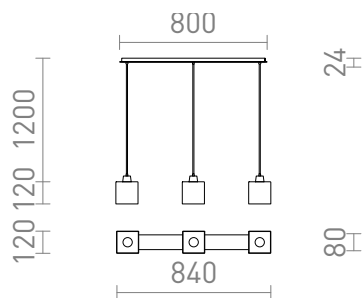

NEW

DADOS III 80

A pendant linear lamp with glass shades for LED E27 light sources. Suitable for placement above a dining table.

RP EUR incl. VAT

R14021	DADOS III 80 pendant opal-colored glass/matt nickel 230V LED E27 3x11W	178,00
R14022	DADOS III 80 pendant opal-colored glass/chrome 230V LED E27 3x11W	178,00

 3D model

 manual

G13015