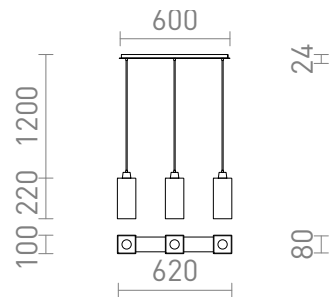

NEW

LIZ III 60

A pendant linear lamp with glass shades for LED E27 light sources. Suitable for placement above a dining table.
adviesverkoopprijs EUR incl. BTW

R14023	LIZ III 60 hanglamp opaalglas/mat nikkel 230V LED E27 3x11W	150,00
R14024	LIZ III 60 hanglamp opaalglas/chroom 230V LED E27 3x11W	150,00
R14025	LIZ III 60 hanglamp zwart glas/mat nikkel 230V LED E27 3x11W	158,00
R14026	LIZ III 60 hanglamp zwart glas/chroom 230V LED E27 3x11W	158,00

 3D model

 manual

G13026