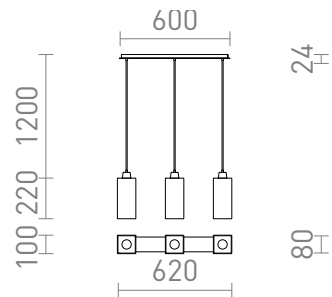

## LIZ III 60

A pendant linear lamp with glass shades for LED E27 light sources. Suitable for placement above a dining table.

RP EUR incl. VAT

R14023	LIZ III 60 pendant opal-colored glass/matt nickel 230V LED E27 3x11W	150,00
R14024	LIZ III 60 pendant opal-colored glass/chrome 230V LED E27 3x11W	150,00
R14025	LIZ III 60 pendant black glass/matt nickel 230V LED E27 3x11W	158,00
R14026	LIZ III 60 pendant black glass/chrome 230V LED E27 3x11W	158,00