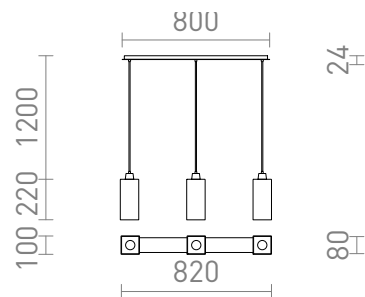

## LIZ III 80

A pendant linear lamp with glass shades for LED E27 light sources. Suitable for placement above a dining table.  
adviesverkoopprijs EUR incl. BTW

R14027	LIZ III 80 hanglamp opaalglas/mat nikkel 230V LED E27 3x11W	178,00
R14028	LIZ III 80 hanglamp opaalglas/chroom 230V LED E27 3x11W	178,00
R14029	LIZ III 80 hanglamp zwart glas/mat nikkel 230V LED E27 3x11W	178,00
R14030	LIZ III 80 hanglamp zwart glas/chroom 230V LED E27 3x11W	178,00