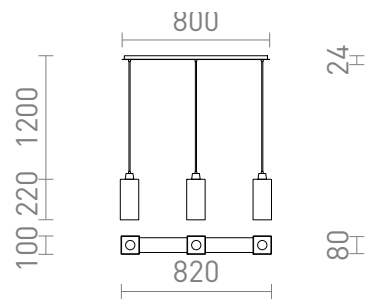

NEW

LIZ III 80

A pendant linear lamp with glass shades for LED E27 light sources. Suitable for placement above a dining table.

RP EUR incl. VAT

R14027	LIZ III 80 pendant opal-colored glass/matt nickel 230V LED E27 3x11W	178,00
R14028	LIZ III 80 pendant opal-colored glass/chrome 230V LED E27 3x11W	178,00
R14029	LIZ III 80 pendant black glass/matt nickel 230V LED E27 3x11W	178,00
R14030	LIZ III 80 pendant black glass/chrome 230V LED E27 3x11W	178,00

 3D model

 manual

G13026