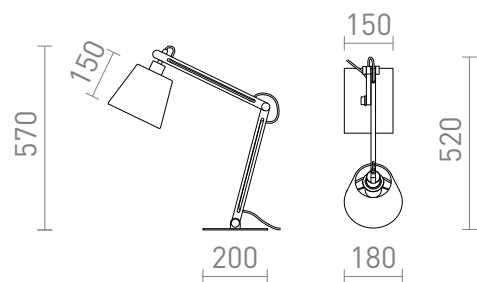

NEW

NIZZA

A table lamp with a wooden adjustable arm, a lacquered metal base, and a fabric shade. Includes a black braided power cord.

adviesverkoopprijs EUR incl. BTW

R14031	NIZZA tafellamp Polykatoen wit/hout 230V LED E14 7W	178,00
R14032	NIZZA tafellamp Polykatoen zwart/hout 230V LED E14 7W	188,00

3D model

180

2,16

PDF manual

G12243