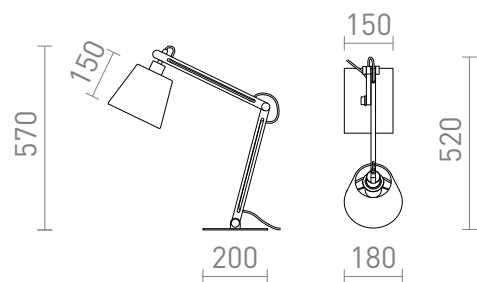

NEW

NIZZA

A table lamp with a wooden adjustable arm, a lacquered metal base, and a fabric shade. Includes a black braided power cord.

RP EUR incl. VAT

R14031	NIZZA table Polycotton white/wood 230V LED E14 7W	178,00
R14032	NIZZA table Polycotton black/wood 230V LED E14 7W	188,00

3D model

manual

G12243