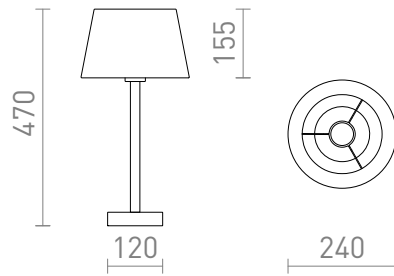

NEW

MAUI/ALVIS

A table lamp with a wooden base and a fabric shade. Suitable for LED E27 light sources.
adviesverkoopprijs EUR incl. BTW

R14033

MAUI/ALVIS 24 tafellamp crèmewit hout 230V
LED E27 7W

98,00

3D model