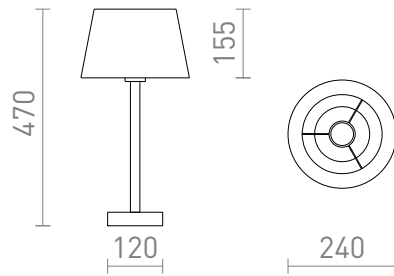

# MAUI/ALVIS

A table lamp with a wooden base and a fabric shade. Suitable for LED E27 light sources.

RP EUR incl. VAT

R14033

MAUI/ALVIS 24 table cream white wood 230V  
LED E27 7W

98,00

3D model

manual