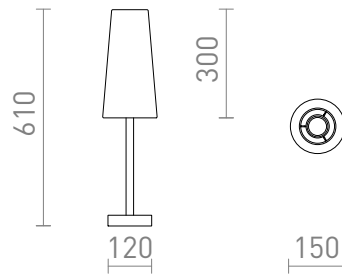

# MAUI/CONNY

A table lamp with a wooden base and a fabric shade. Suitable for LED E27 light sources.

RP EUR incl. VAT

R14034

MAUI/CONNY 15/30 table Polycotton white/wood  
230V LED E27 7W

120,00

 3D model

 manual