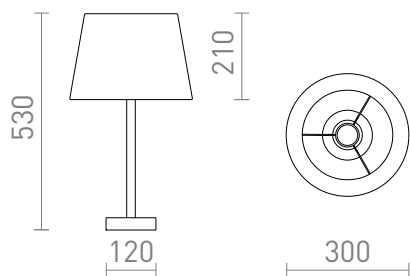

3D model

manual

G13026