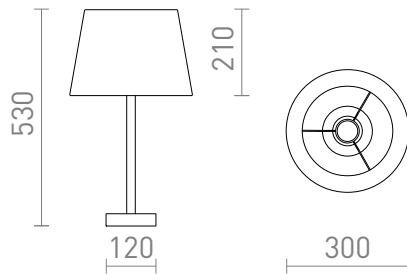

NEW

MAUI/AMBITUS

A table lamp with a wooden base and a fabric shade. Suitable for LED E27 light sources.

RP EUR incl. VAT

R14035

MAUI/AMBITUS 30 table Polycotton white/wood
230V LED E27 11W

120,00

3D model