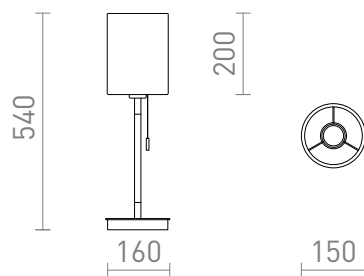

# KEITH/RON

A table lamp with a fabric shade and a USB port built into the base. The base is in imitation beech with white lacquered details. Suitable for LED E27 light sources.

adviesverkoopprijs EUR incl. BTW

---

R14036	KEITH/RON 15/20 tafellamp met USB Polykatoen wit/beuk 230V LED E27 7W	158,00
--------	--	--------

---

 3D model

 manual

G13026