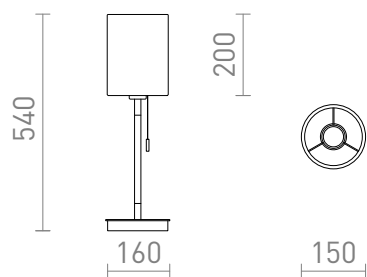

NEW

KEITH/RON

A table lamp with a fabric shade and a USB port built into the base. The base is in imitation beech with white lacquered details. Suitable for LED E27 light sources.

RP EUR incl. VAT

R14036	KEITH/RON 15/20 table with USB Polycotton white/beech 230V LED E27 7W	158,00
--------	---	--------

 3D model

 manual

G13026