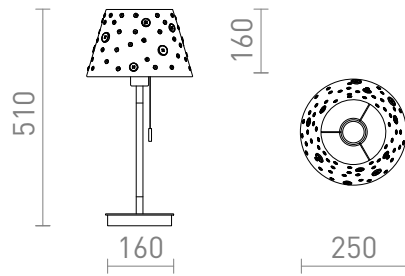

NEW

KEITH/DELISA

A table lamp with a decorative shade adorned with coloured buttons. A USB port is built into the base made of imitation beech with white lacquered details. Suitable for LED E27 light sources.

adviesverkoopprijs EUR incl. BTW

R14037

KEITH/DELISA tafellamp met USB wit
knoppen/beuk 230V LED E27 7W

129,00

 3D model

 manual

G13015