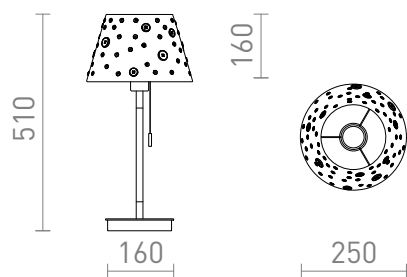

NEW

KEITH/DELISA

A table lamp with a decorative shade adorned with coloured buttons. A USB port is built into the base made of imitation beech with white lacquered details. Suitable for LED E27 light sources.

RP EUR incl. VAT

R14037	KEITH/DELISA table with USB white buttons/beech 230V LED E27 7W	129,00
--------	---	--------

 3D model

 manual

G13015