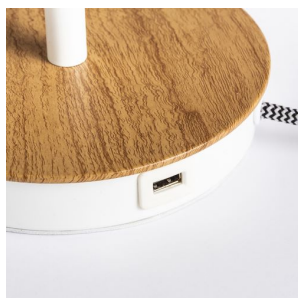

NEW

KEITH/DELISA

A table lamp with a decorative shade adorned with coloured buttons. A USB port is built into the base made of imitation beech with white lacquered details. Suitable for LED E27 light sources.

RP EUR incl. VAT

R14037	KEITH/DELISA table with USB white buttons/beech 230V LED E27 7W	129,00
--------	---	--------

 3D model

 manual

G13015