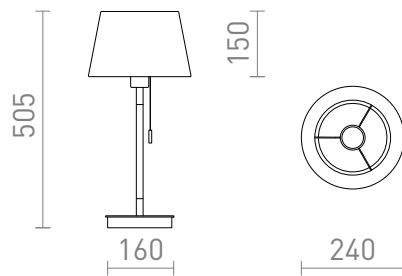

NEW

KEITH/ALVIS

A table lamp with a fabric shade and a USB port built into the base. The base is in imitation beech with white lacquered details. Suitable for LED E27 light sources.

adviesverkoopprijs EUR incl. BTW

R14038

KEITH/ALVIS 24 tafellamp met USB crèmewit
beuk 230V LED E27 7W

138,00

3D model

PDF manual

G13015