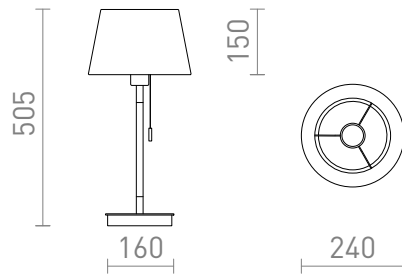

NEW

KEITH/ALVIS

A table lamp with a fabric shade and a USB port built into the base. The base is in imitation beech with white lacquered details. Suitable for LED E27 light sources.

RP EUR incl. VAT

R14038

KEITH/ALVIS 24 table with USB cream white
beech 230V LED E27 7W

138,00

 3D model

 manual

G13015