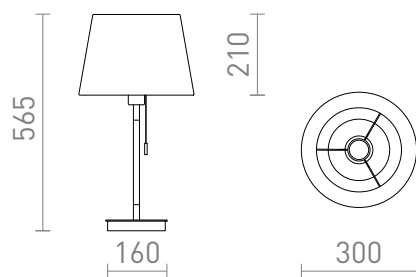

KEITH/AMBITUS

A table lamp with a fabric shade and a USB port built into the base. The base is in imitation beech with white lacquered details. Suitable for LED E27 light sources.

adviesverkoopprijs EUR incl. BTW

R14039

KEITH/AMBITUS 30 tafellamp met USB
Polykatoen wit/beuk 230V LED E27 11W

178,00