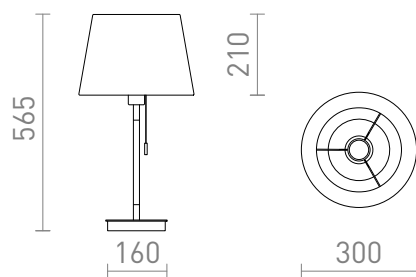

NEW

KEITH/AMBITUS

A table lamp with a fabric shade and a USB port built into the base. The base is in imitation beech with white lacquered details. Suitable for LED E27 light sources.

RP EUR incl. VAT

R14039	KEITH/AMBITUS 30 table with USB Polycotton white/beech 230V LED E27 11W	178,00
--------	---	--------