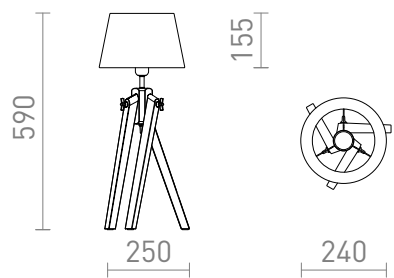

# AMBITUS/ALVIS TAFELLAMP

A table lamp with a fabric shade and an elegant bamboo base. Suitable for LED E27 light sources.  
adviesverkoopprijs EUR incl. BTW

|        |   |        |
|--------|---|--------|
| R14040 | AMBITUS/ALVIS 24 tafellamp crèmewit bamboe<br>230V LED E27 7W | 150,00 |
|--------|---|--------|