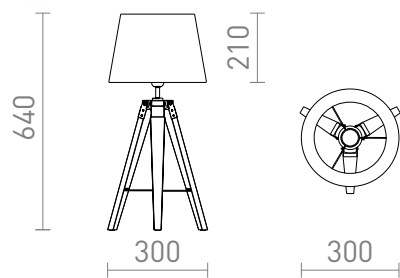

3D model

manual

G13026