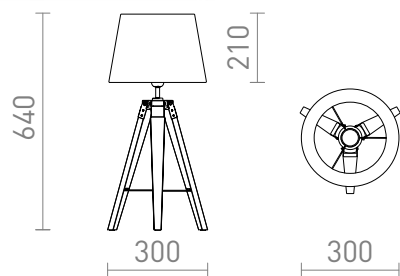

3D model

manual

G13026