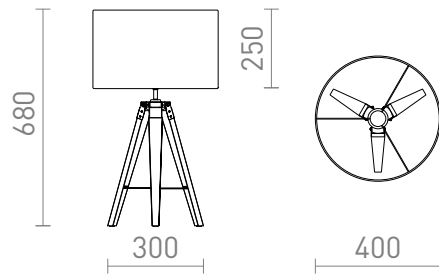

3D model

180

PDF manual

1,83

G13026