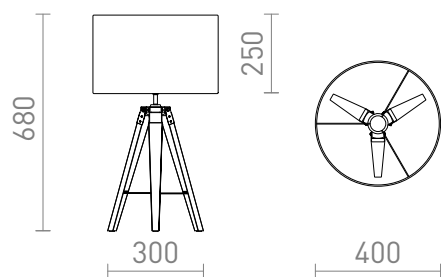

NEW

ALVIS/RON TABLE

A table lamp with a fabric shade and an elegant bamboo base. Suitable for LED E27 light sources.

RP EUR incl. VAT

R14042	ALVIS/RON 40 table Polycotton white/bamboo 230V LED E27 11W	188,00
--------	--	--------

 3D model

180

1,83

 manual

G13026