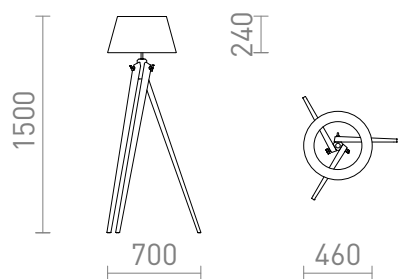

NEW

AMBITUS FLOOR

A floor lamp with a fabric shade and an elegant bamboo base. Suitable for LED E27 light sources.

RP EUR incl. VAT

R14043	AMBITUS 46 floor cream white bamboo 230V LED E27 11W	380,00
--------	---	--------