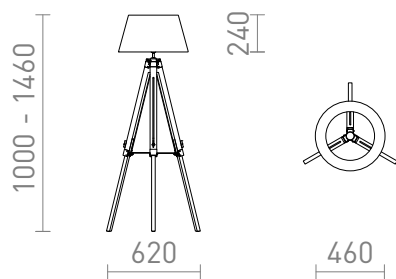

3D model

manual

G13461