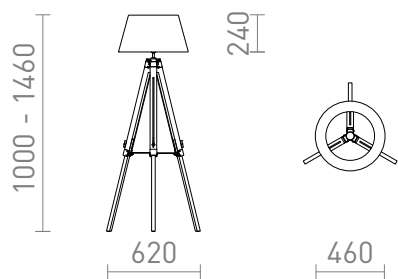

3D model

manual

G13461